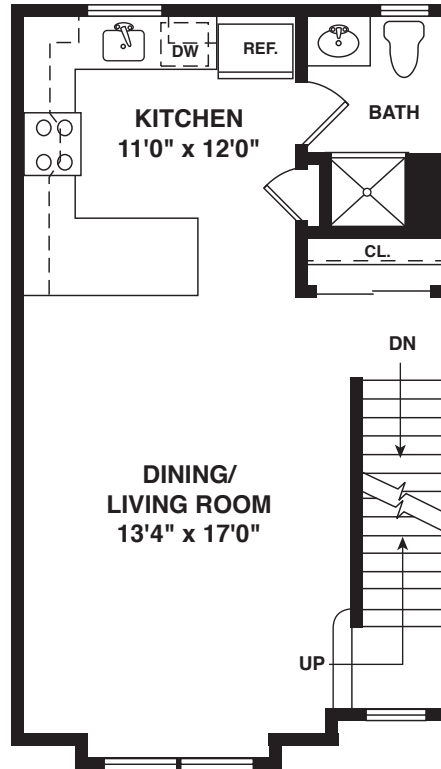

# 3-story townhome

TOWNHOMES AT  
**EDEN & MAIN**  
SOUTHINGTON, CT

2 Bedroom • 2 Bath • 1,074 Sq. Ft.

FIRST FLOOR

SECOND FLOOR

THIRD FLOOR

860.302.5173 • 35 Eden Avenue, Southington, CT 06489 • [info@EdenAndMainTownhomes.com](mailto:info@EdenAndMainTownhomes.com)

**EDENANDMAINTOWNHOMES.COM**

All dimensions are approximate and subject to field variation. Some floor plan configurations vary slightly on each floor.