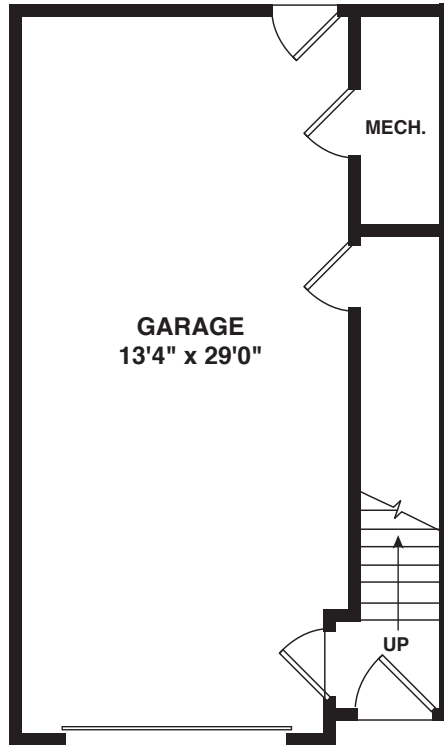

# 3-story townhome

TOWNHOMES AT  
**EDEN & MAIN**  
SOUTHINGTON, CT

2 Bedroom • 2 Bath • 1,074 Sq. Ft.

FIRST FLOOR

SECOND FLOOR

THIRD FLOOR

860.302.5173 • 35 Eden Avenue, Southington, CT 06489 • [info@EdenAndMainTownhomes.com](mailto:info@EdenAndMainTownhomes.com)

**EDENANDMAINTOWNHOMES.COM**

All dimensions are approximate and subject to field variation. Some floor plan configurations vary slightly on each floor.