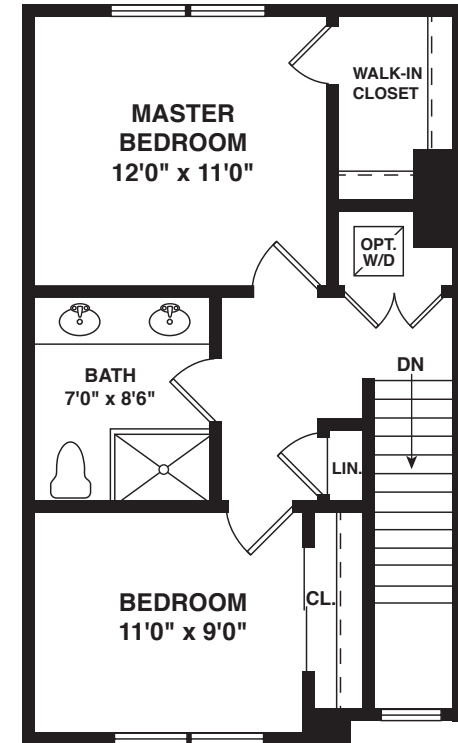

# 3-story townhome

TOWNHOMES AT  
**EDEN & MAIN**  
SOUTHINGTON, CT

2 Bedroom • 2 Bath • 1,074 Sq. Ft.

FIRST FLOOR

SECOND FLOOR

THIRD FLOOR

860.302.5173 • 35 Eden Avenue, Southington, CT 06489 • [info@EdenAndMainTownhomes.com](mailto:info@EdenAndMainTownhomes.com)

**EDENANDMAINTOWNHOMES.COM**

All dimensions are approximate and subject to field variation. Some floor plan configurations vary slightly on each floor.