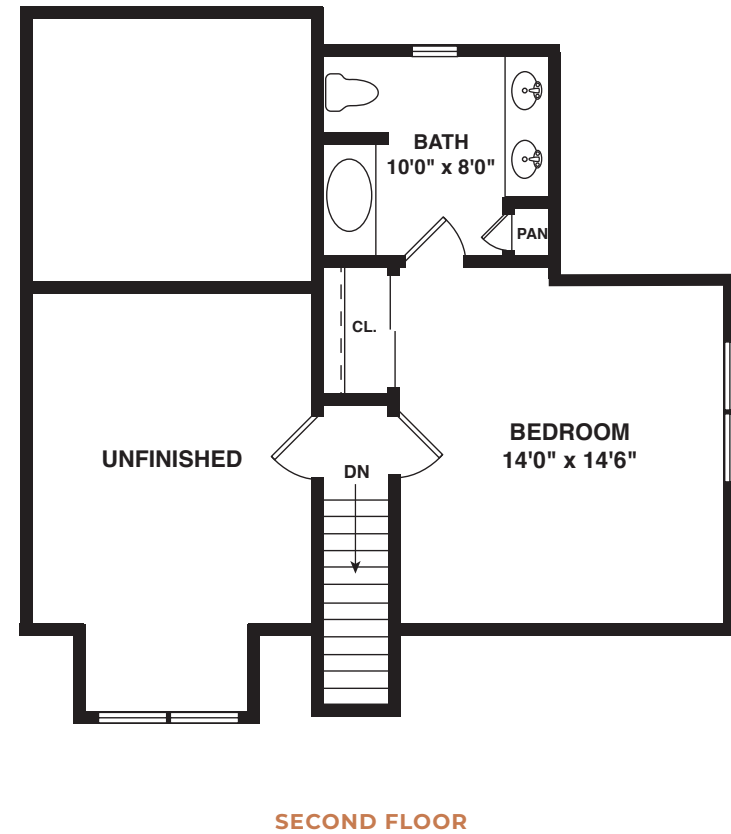

2-story townhome

TOWNHOMES AT
EDEN & MAIN
SOUTHINGTON, CT

2 Bedroom • 2 Bath • 1,243 Sq. Ft.

860.302.5173 • 35 Eden Avenue, Southington, CT 06489 • info@EdenAndMainTownhomes.com

EDENANDMAINTOWNHOMES.COM

All dimensions are approximate and subject to field variation. Some floor plan configurations vary slightly on each floor.