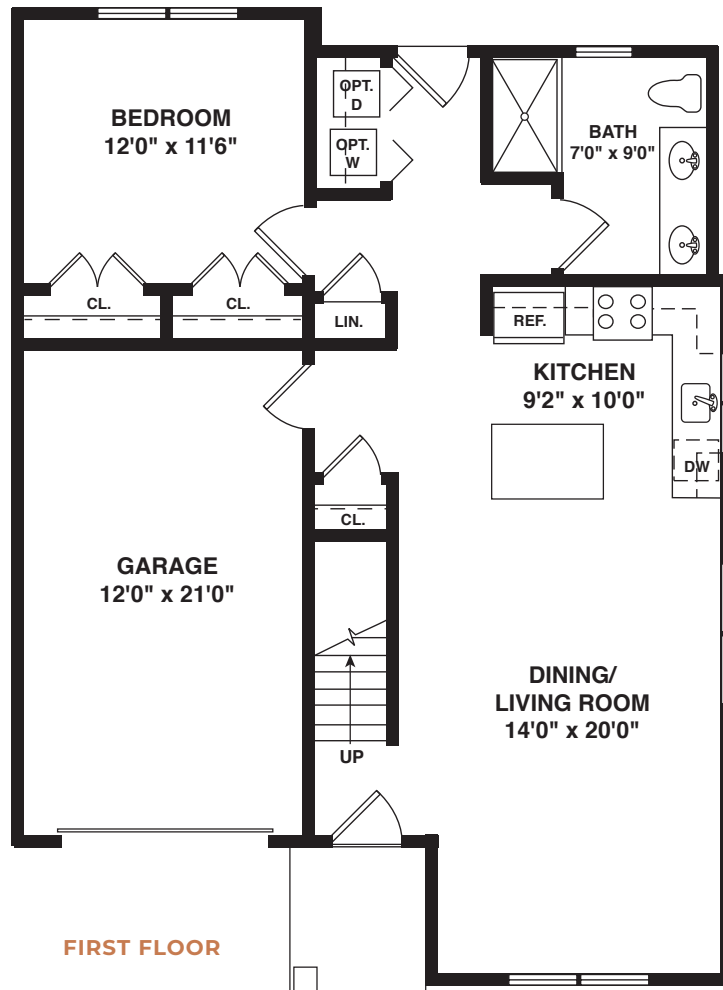

2-story townhome

TOWNHOMES AT
EDEN & MAIN
SOUTHINGTON, CT

2 Bedroom • 2 Bath • 1,243 Sq. Ft.

860.302.5173 • 35 Eden Avenue, Southington, CT 06489 • info@EdenAndMainTownhomes.com

EDENANDMAINTOWNHOMES.COM

All dimensions are approximate and subject to field variation. Some floor plan configurations vary slightly on each floor.